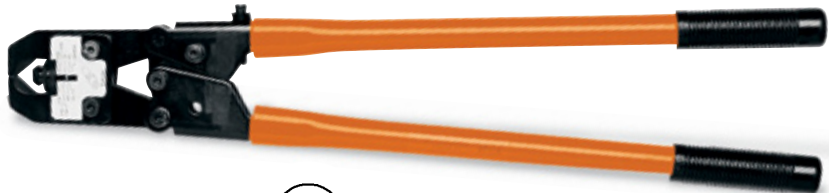

Tools and Dies

TBM45S Comfort Crimp® Tool

- Requires the lowest handle force of any tool in its class — up to 75% less than competing tools
- Wide installing range of #8–#2 AWG copper and #10–#6 AWG aluminum lugs and splices
- Also installs up to green color-coded C-taps and MD2 Series motor lead disconnects
- Shure-Stake® mechanism ensures a complete crimp cycle before release for a proper crimp every time
- Color-coded die wheel for easy matching with Blackburn® lugs and splices featuring the Color-Keyed® system
- CrimpAssist® foot provides stability when work surface leverage is needed to crimp larger connectors
- UL® Listed for use with Blackburn® compression connectors featuring the Color-Keyed® system

Creates diamond-style crimp

CAT. NO.	DESCRIPTION	PKG. QTY.
TBM45S	Crimp tool with Shure-Stake® mechanism for #8–#2 copper and #10–#6 AWG aluminum Lugs and Splices	1

TBM4S Dieless Crimp Tool

- Wide range of #8 AWG to 250 kcmil for copper lugs and #8 to 4/0 AWG for aluminum lugs
- Adjustable indenter eliminates the need to buy and maintain numerous individual dies
- Shure-Stake® mechanism ensures a properly completed crimp each time
- Easily adjusted by turning knurled adjusting wheel and aligning pointer with proper terminal size
- Dieless, adjustable crimper for Blackburn® compression connectors featuring the Color-Keyed® system

Creates indent-style crimp

CAT. NO.	DESCRIPTION	PKG. QTY.
TBM4S	Dieless crimp tool with Shure-Stake® mechanism for #8 AWG–250 kcmil copper and #8–4/0 AWG aluminum	1

TBM5S Crimp Tool

Creates diamond-style crimp

- Wide range of #8 AWG to 250 kcmil for copper and #10 to 4/0 AWG for aluminum lugs and splices
- Also installs C-taps from 54705 to 54750
- Shure-Stake® mechanism ensures a properly completed crimp each time
- Includes color-coded, die code-embossed installation dies